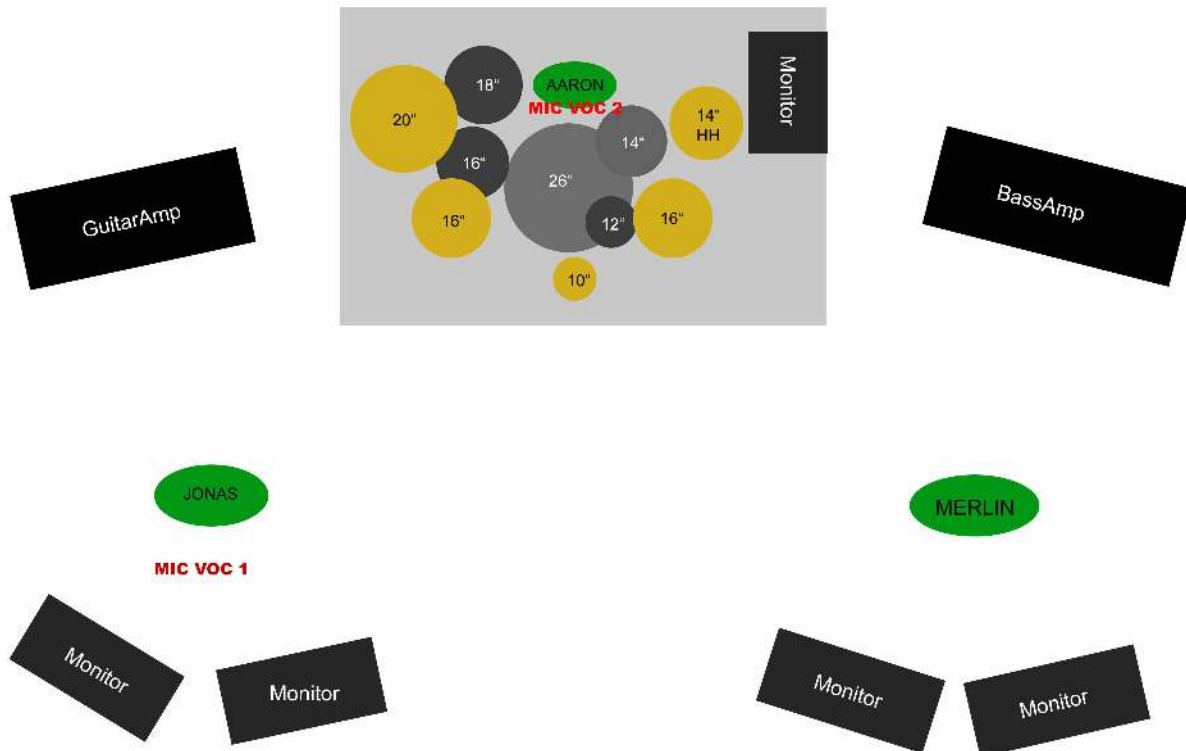

TECHNICAL RIDER:

BACKLINE (OUR STUFF)

Bassamp:
Kustom DE300 HD

Bassbox:
4x12"

Guitar:
Fame CS120 H

Guitarbox:
4x12"

Drumset:
Ludwig
14" Snare, 24"BD, 14"Tom, 15"Standtom 18"Standtom
20" Ride, 14" Hihat, 16" Crash, 16"Crash, 10"Splash
Cowbell,

E-PIANO at the drumset (Jack-Kabel out)

BACKLINE (WHAT WE NEED)

Two voice-mics for Jonas (guitar) and Aaron (drums)
We have no mic favourites.